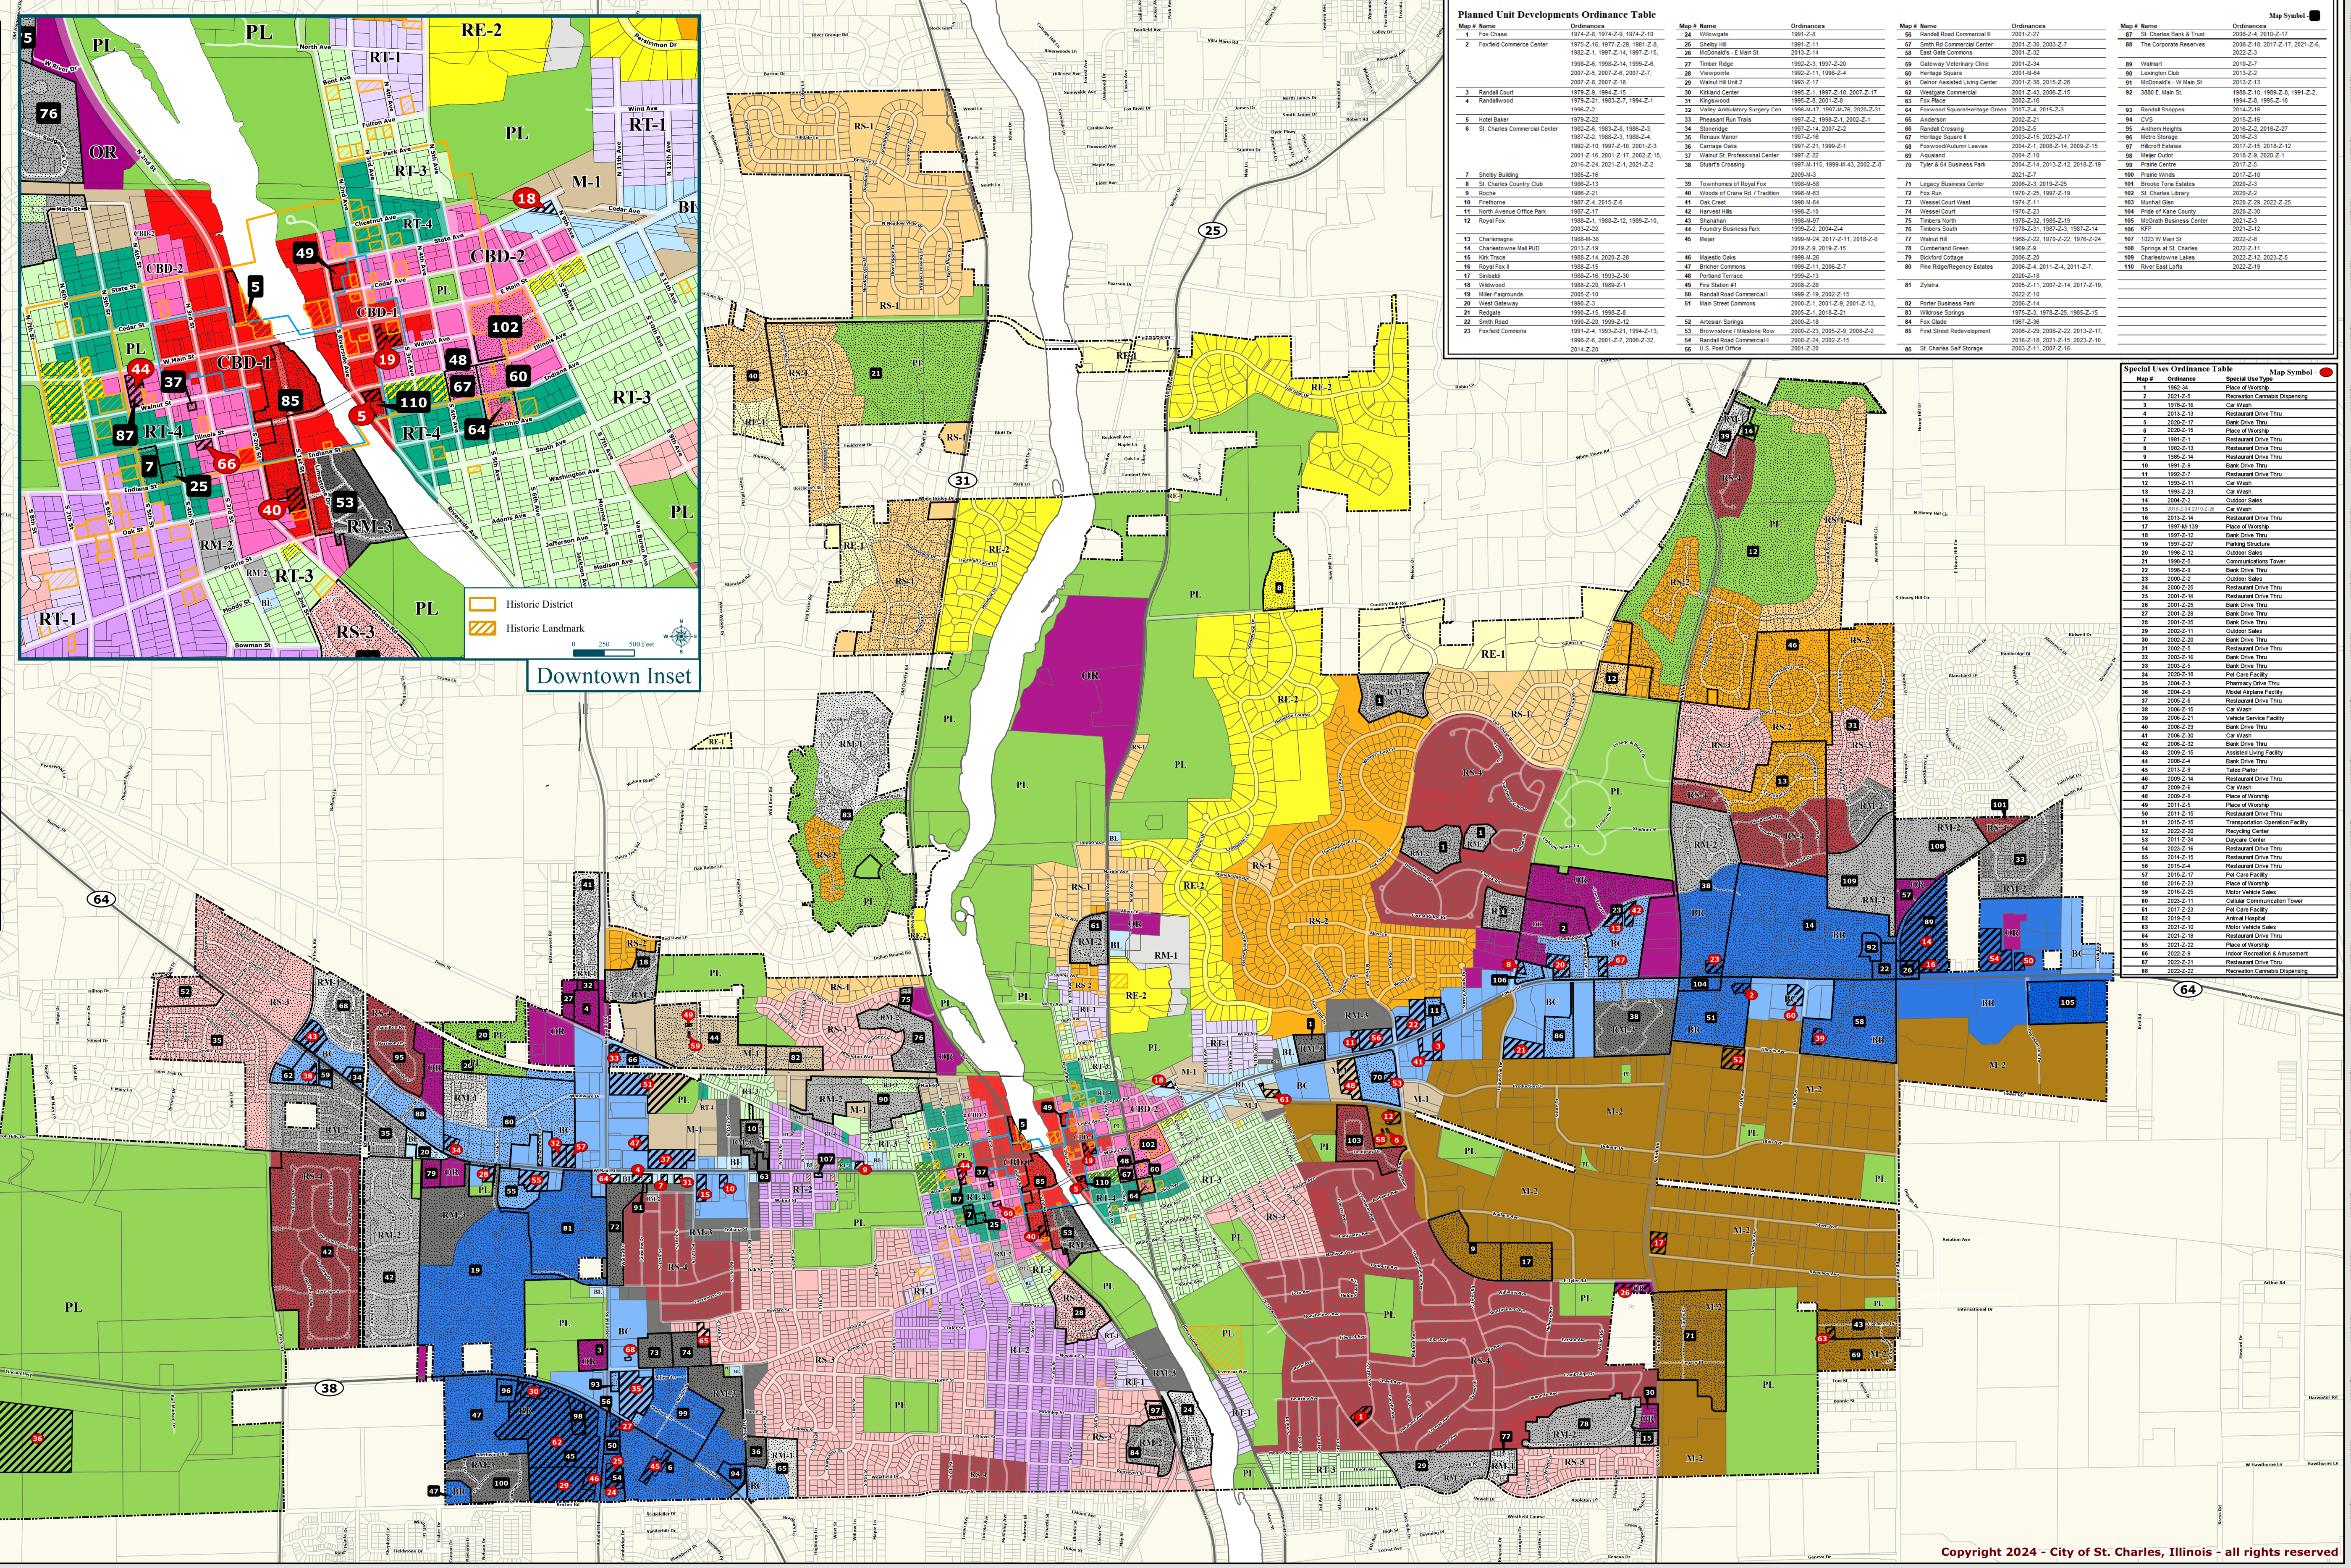

1. **Zoning Classifications**
2. **Residential Districts**
3. RE-1 - Single-Family Estate (+54,450 s.f.)
   - RE-2 - Single-Family Estate (+25,000 s.f.)
   - RS-1 - Low Density Suburban Single-Family (+18,000 s.f.)
   - RS-2 - Suburban Single-Family (+11,000 s.f.)
   - RS-3 - Suburban Single-Family (+8,400 s.f.)
   - RS-4 - Suburban Single-Family (+6,600 s.f.)
   - RT-1 - Traditional Single-Family (+8,400 s.f.)
   - RT-2 - Traditional Single-Family (+6,600 s.f.)
   - RT-3 - Traditional Single-Family (+5,000 s.f.)
   - RT-4 - Traditional Single- and Two-Family (+5,000 s.f.)
   - RM-1 - Mixed Medium Density
   - RM-2 - Medium Density Multi-Family
   - RM-3 - General
4. **Business and Mixed Use Districts**
5. BL - Local Business
   - BC - Community Business
   - BR - Regional Business
   - CBD-1 - Central Business
   - CBD-2 - Mixed Use Business
6. **Office/Research, Manufacturing and Public Land Districts**
7. OR - Office/Research
   - M-1 - Special Manufacturing
   - M-2 - Limited Manufacturing
   - PL - Public Land
8. **Overlay Districts**
9. Downtown Overlay
   - BT- Transitional Business Overlay
10. **Other Symbols**
11. Historic Landmark
    - Special Use (number referenced in Special Use ordinance table)
    - Planned Unit Development (number referenced in PUD ordinance table)
    - Corporate Limits
    - Parcels

Special Use Ordinance Table

Map #	Ordinance	Special Use Type	Map Symbol
1	1980-2-1	Recreation/Community Dispersing	1
2	2002-2-5	Car Wash	2
3	1976-2-16	Bank Drive Thru	3
4	2002-2-11	Bank Drive Thru	4
5	2002-2-11	Bank Drive Thru	5
6	1980-2-1	Restaurant Drive Thru	6
7	1980-2-1	Restaurant Drive Thru	7
8	1980-2-1	Restaurant Drive Thru	8
9	1980-2-1	Restaurant Drive Thru	9
10	1980-2-1	Restaurant Drive Thru	10
11	1980-2-1	Restaurant Drive Thru	11
12	1980-2-1	Restaurant Drive Thru	12
13	1980-2-1	Restaurant Drive Thru	13
14	1980-2-1	Restaurant Drive Thru	14
15	1980-2-1	Restaurant Drive Thru	15
16	1980-2-1	Restaurant Drive Thru	16
17	1980-2-1	Restaurant Drive Thru	17
18	1980-2-1	Restaurant Drive Thru	18
19	1980-2-1	Restaurant Drive Thru	19
20	1980-2-1	Restaurant Drive Thru	20
21	1980-2-1	Restaurant Drive Thru	21
22	1980-2-1	Restaurant Drive Thru	22
23	1980-2-1	Restaurant Drive Thru	23
24	1980-2-1	Restaurant Drive Thru	24
25	1980-2-1	Restaurant Drive Thru	25
26	1980-2-1	Restaurant Drive Thru	26
27	1980-2-1	Restaurant Drive Thru	27
28	1980-2-1	Restaurant Drive Thru	28
29	1980-2-1	Restaurant Drive Thru	29
30	1980-2-1	Restaurant Drive Thru	30
31	1980-2-1	Restaurant Drive Thru	31
32	1980-2-1	Restaurant Drive Thru	32
33	1980-2-1	Restaurant Drive Thru	33
34	1980-2-1	Restaurant Drive Thru	34
35	1980-2-1	Restaurant Drive Thru	35
36	1980-2-1	Restaurant Drive Thru	36
37	1980-2-1	Restaurant Drive Thru	37
38	1980-2-1	Restaurant Drive Thru	38
39	1980-2-1	Restaurant Drive Thru	39
40	1980-2-1	Restaurant Drive Thru	40
41	1980-2-1	Restaurant Drive Thru	41
42	1980-2-1	Restaurant Drive Thru	42
43	1980-2-1	Restaurant Drive Thru	43
44	1980-2-1	Restaurant Drive Thru	44
45	1980-2-1	Restaurant Drive Thru	45
46	1980-2-1	Restaurant Drive Thru	46
47	1980-2-1	Restaurant Drive Thru	47
48	1980-2-1	Restaurant Drive Thru	48
49	1980-2-1	Restaurant Drive Thru	49
50	1980-2-1	Restaurant Drive Thru	50
51	1980-2-1	Restaurant Drive Thru	51
52	1980-2-1	Restaurant Drive Thru	52
53	1980-2-1	Restaurant Drive Thru	53
54	1980-2-1	Restaurant Drive Thru	54
55	1980-2-1	Restaurant Drive Thru	55
56	1980-2-1	Restaurant Drive Thru	56
57	1980-2-1	Restaurant Drive Thru	57
58	1980-2-1	Restaurant Drive Thru	58
59	1980-2-1	Restaurant Drive Thru	59
60	1980-2-1	Restaurant Drive Thru	60
61	1980-2-1	Restaurant Drive Thru	61
62	1980-2-1	Restaurant Drive Thru	62
63	1980-2-1	Restaurant Drive Thru	63
64	1980-2-1	Restaurant Drive Thru	64
65	1980-2-1	Restaurant Drive Thru	65
66	1980-2-1	Restaurant Drive Thru	66
67	1980-2-1	Restaurant Drive Thru	67
68	1980-2-1	Restaurant Drive Thru	68
69	1980-2-1	Restaurant Drive Thru	69
70	1980-2-1	Restaurant Drive Thru	70
71	1980-2-1	Restaurant Drive Thru	71
72	1980-2-1	Restaurant Drive Thru	72
73	1980-2-1	Restaurant Drive Thru	73
74	1980-2-1	Restaurant Drive Thru	74
75	1980-2-1	Restaurant Drive Thru	75
76	1980-2-1	Restaurant Drive Thru	76
77	1980-2-1	Restaurant Drive Thru	77
78	1980-2-1	Restaurant Drive Thru	78
79	1980-2-1	Restaurant Drive Thru	79
80	1980-2-1	Restaurant Drive Thru	80
81	1980-2-1	Restaurant Drive Thru	81
82	1980-2-1	Restaurant Drive Thru	82
83	1980-2-1	Restaurant Drive Thru	83
84	1980-2-1	Restaurant Drive Thru	84
85	1980-2-1	Restaurant Drive Thru	85
86	1980-2-1	Restaurant Drive Thru	86
87	1980-2-1	Restaurant Drive Thru	87
88	1980-2-1	Restaurant Drive Thru	88
89	1980-2-1	Restaurant Drive Thru	89
90	1980-2-1	Restaurant Drive Thru	90
91	1980-2-1	Restaurant Drive Thru	91
92	1980-2-1	Restaurant Drive Thru	92
93	1980-2-1	Restaurant Drive Thru	93
94	1980-2-1	Restaurant Drive Thru	94
95	1980-2-1	Restaurant Drive Thru	95
96	1980-2-1	Restaurant Drive Thru	96
97	1980-2-1	Restaurant Drive Thru	97
98	1980-2-1	Restaurant Drive Thru	98
99	1980-2-1	Restaurant Drive Thru	99
100	1980-2-1	Restaurant Drive Thru	100